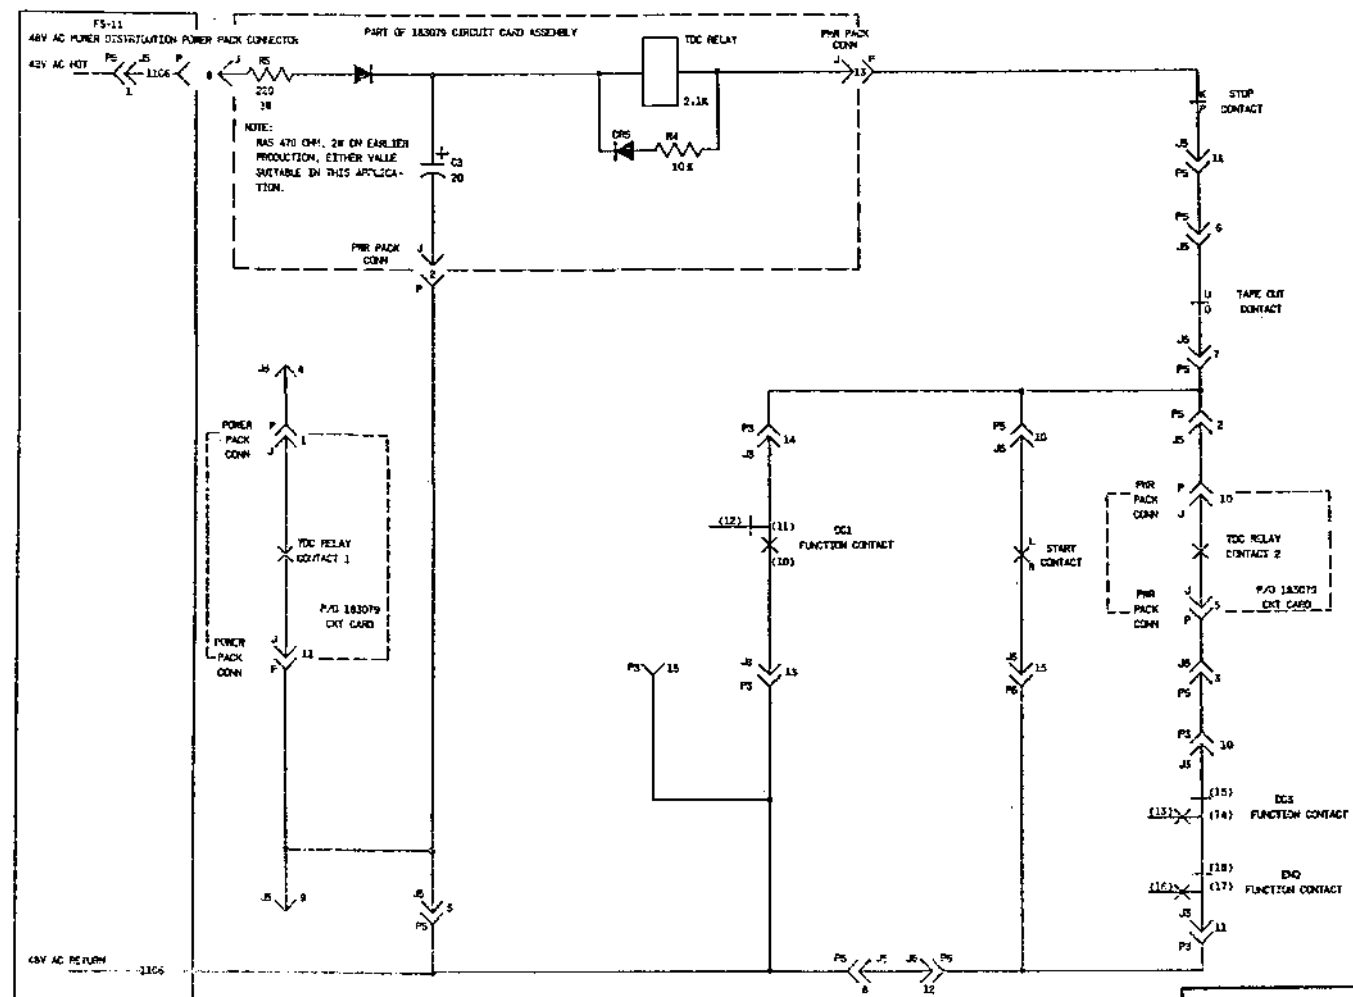

# FS-7

## AUTOMATIC READER LOGIC

(ASR SETS W/AUTOMATIC READER ONLY)

ISSUE
1
2

MODEL 35 P/O. KSR. ASR SETS 3100. 3310. 3520 SERIES
180 SD-B7