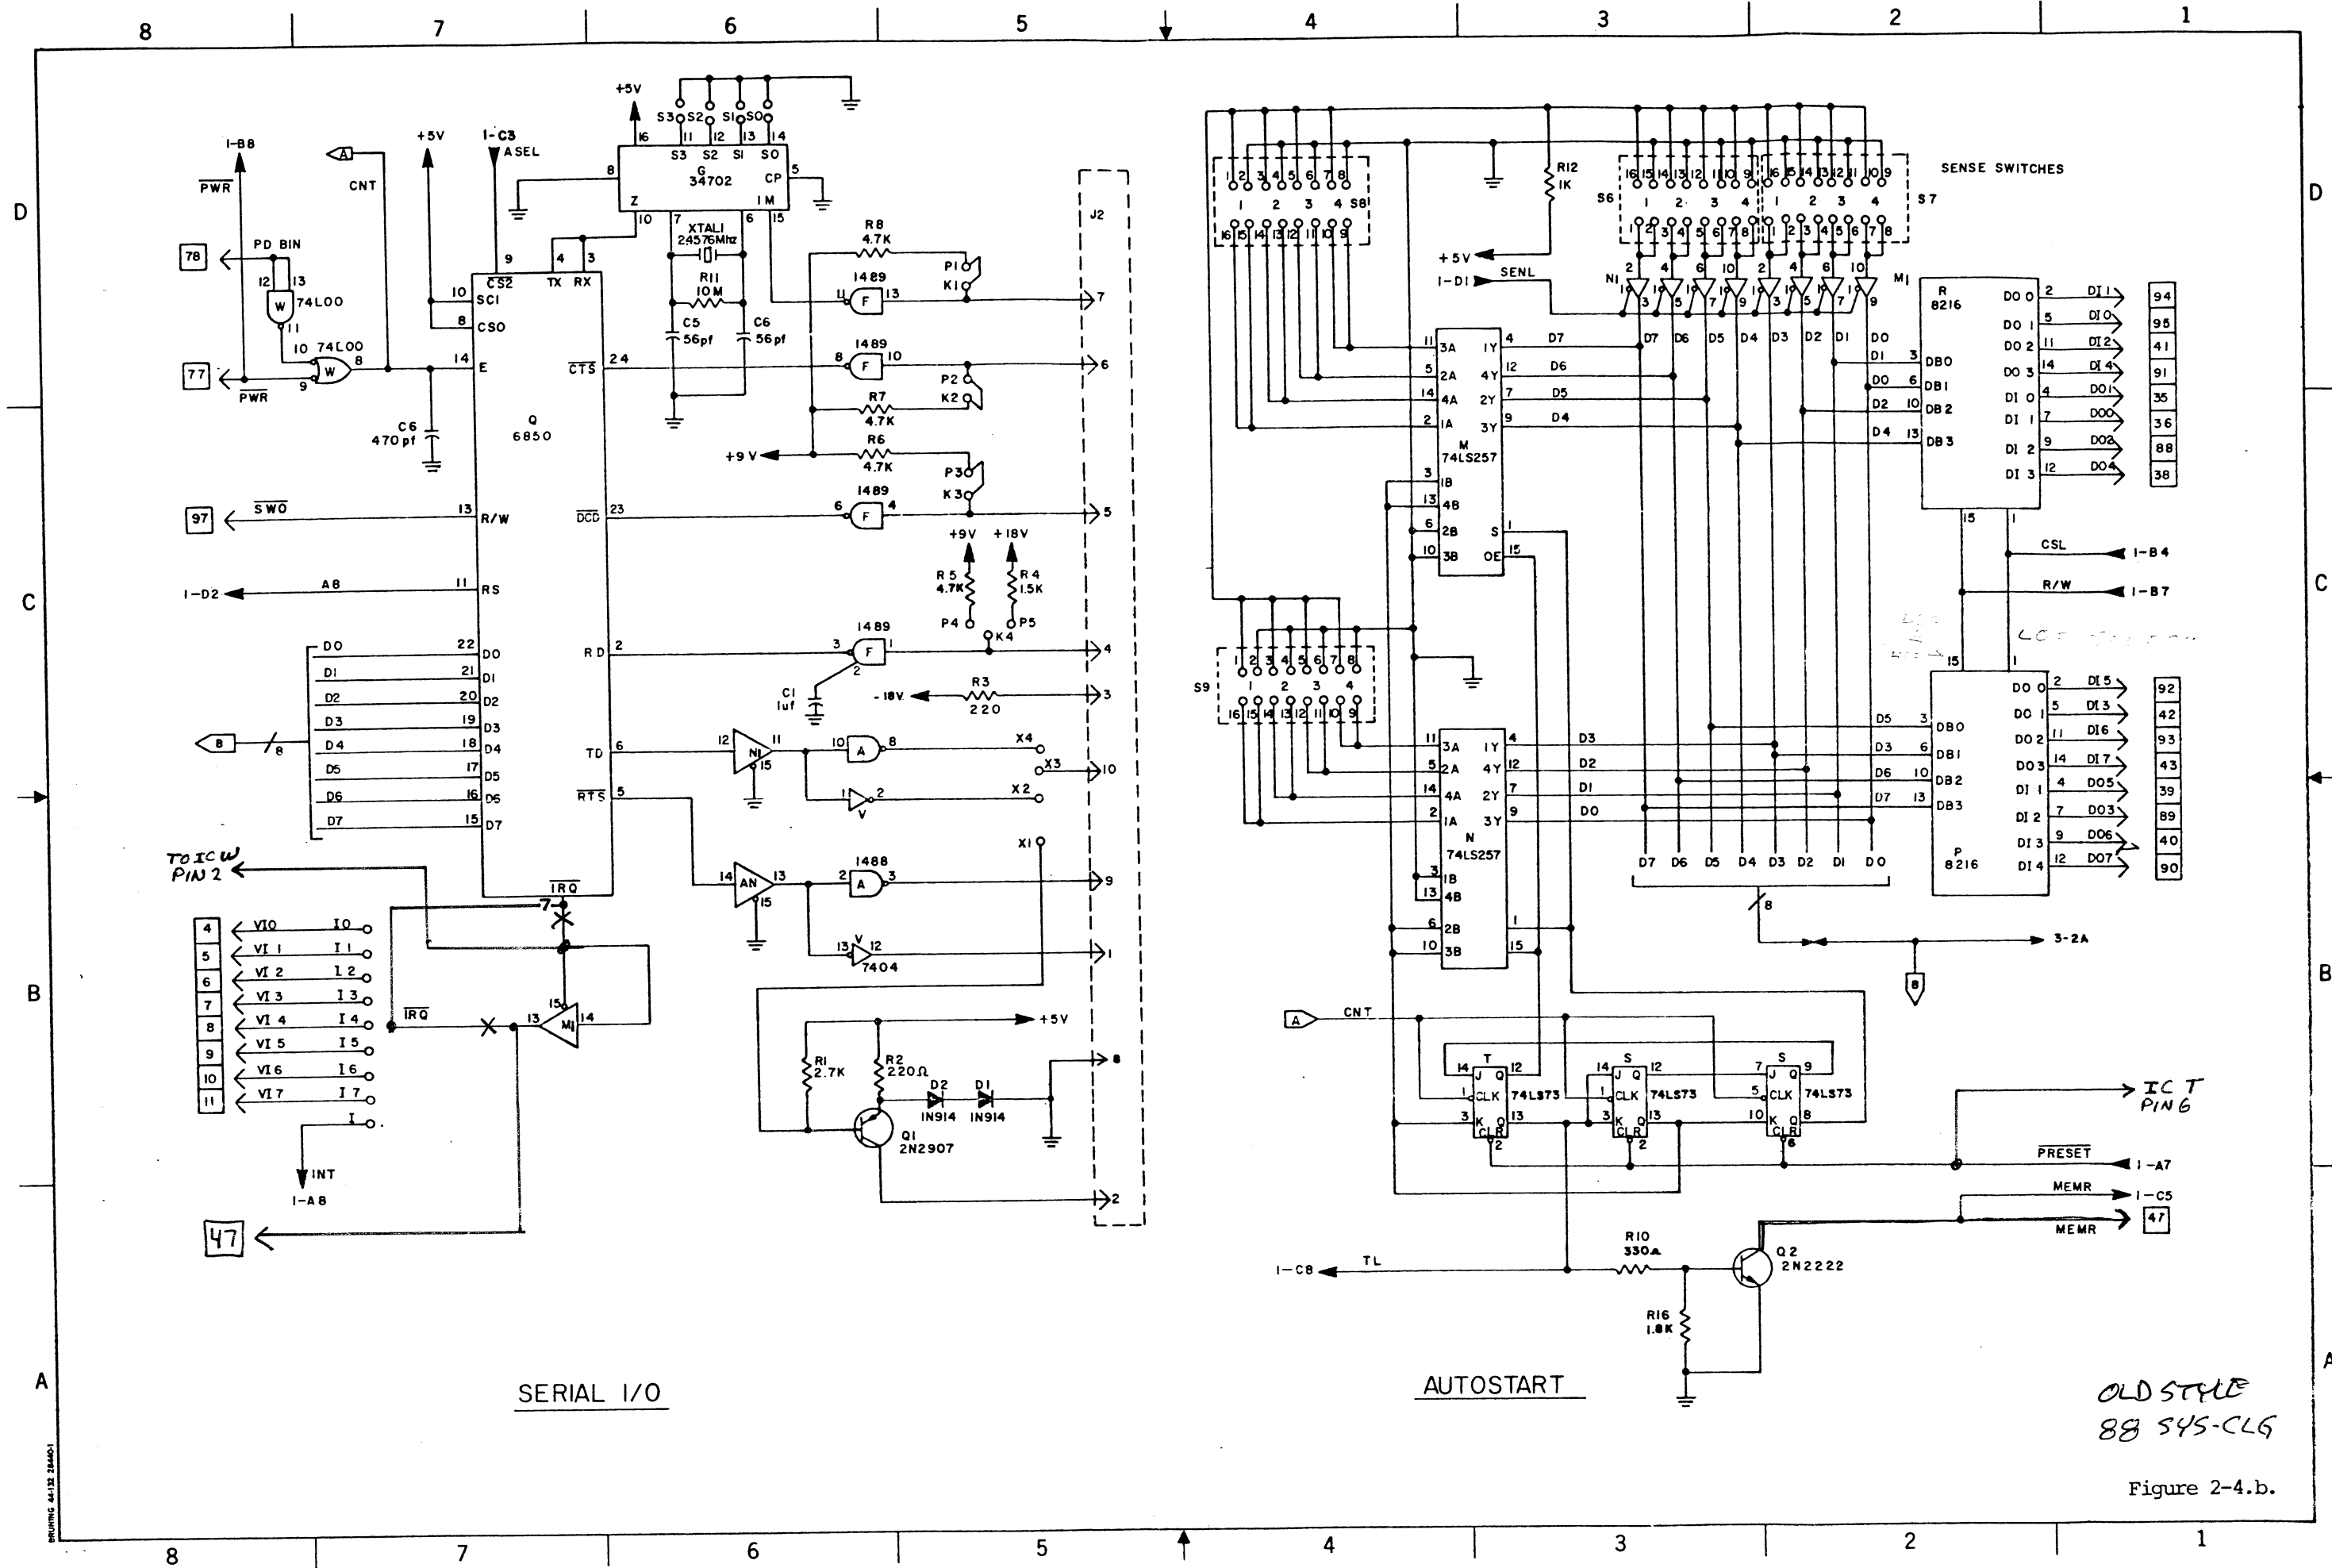

Figure 2-4.a.
OLD STYLE
 Turnkey Module Schematic
 88 545-CLG

SERIAL I/O

AUTOSTART

OLD STYLE
88 545-CL6

Figure 2-4.b.

DRAWING 44-13 2840-1

OLD STYLE
Figure 2-4.c.