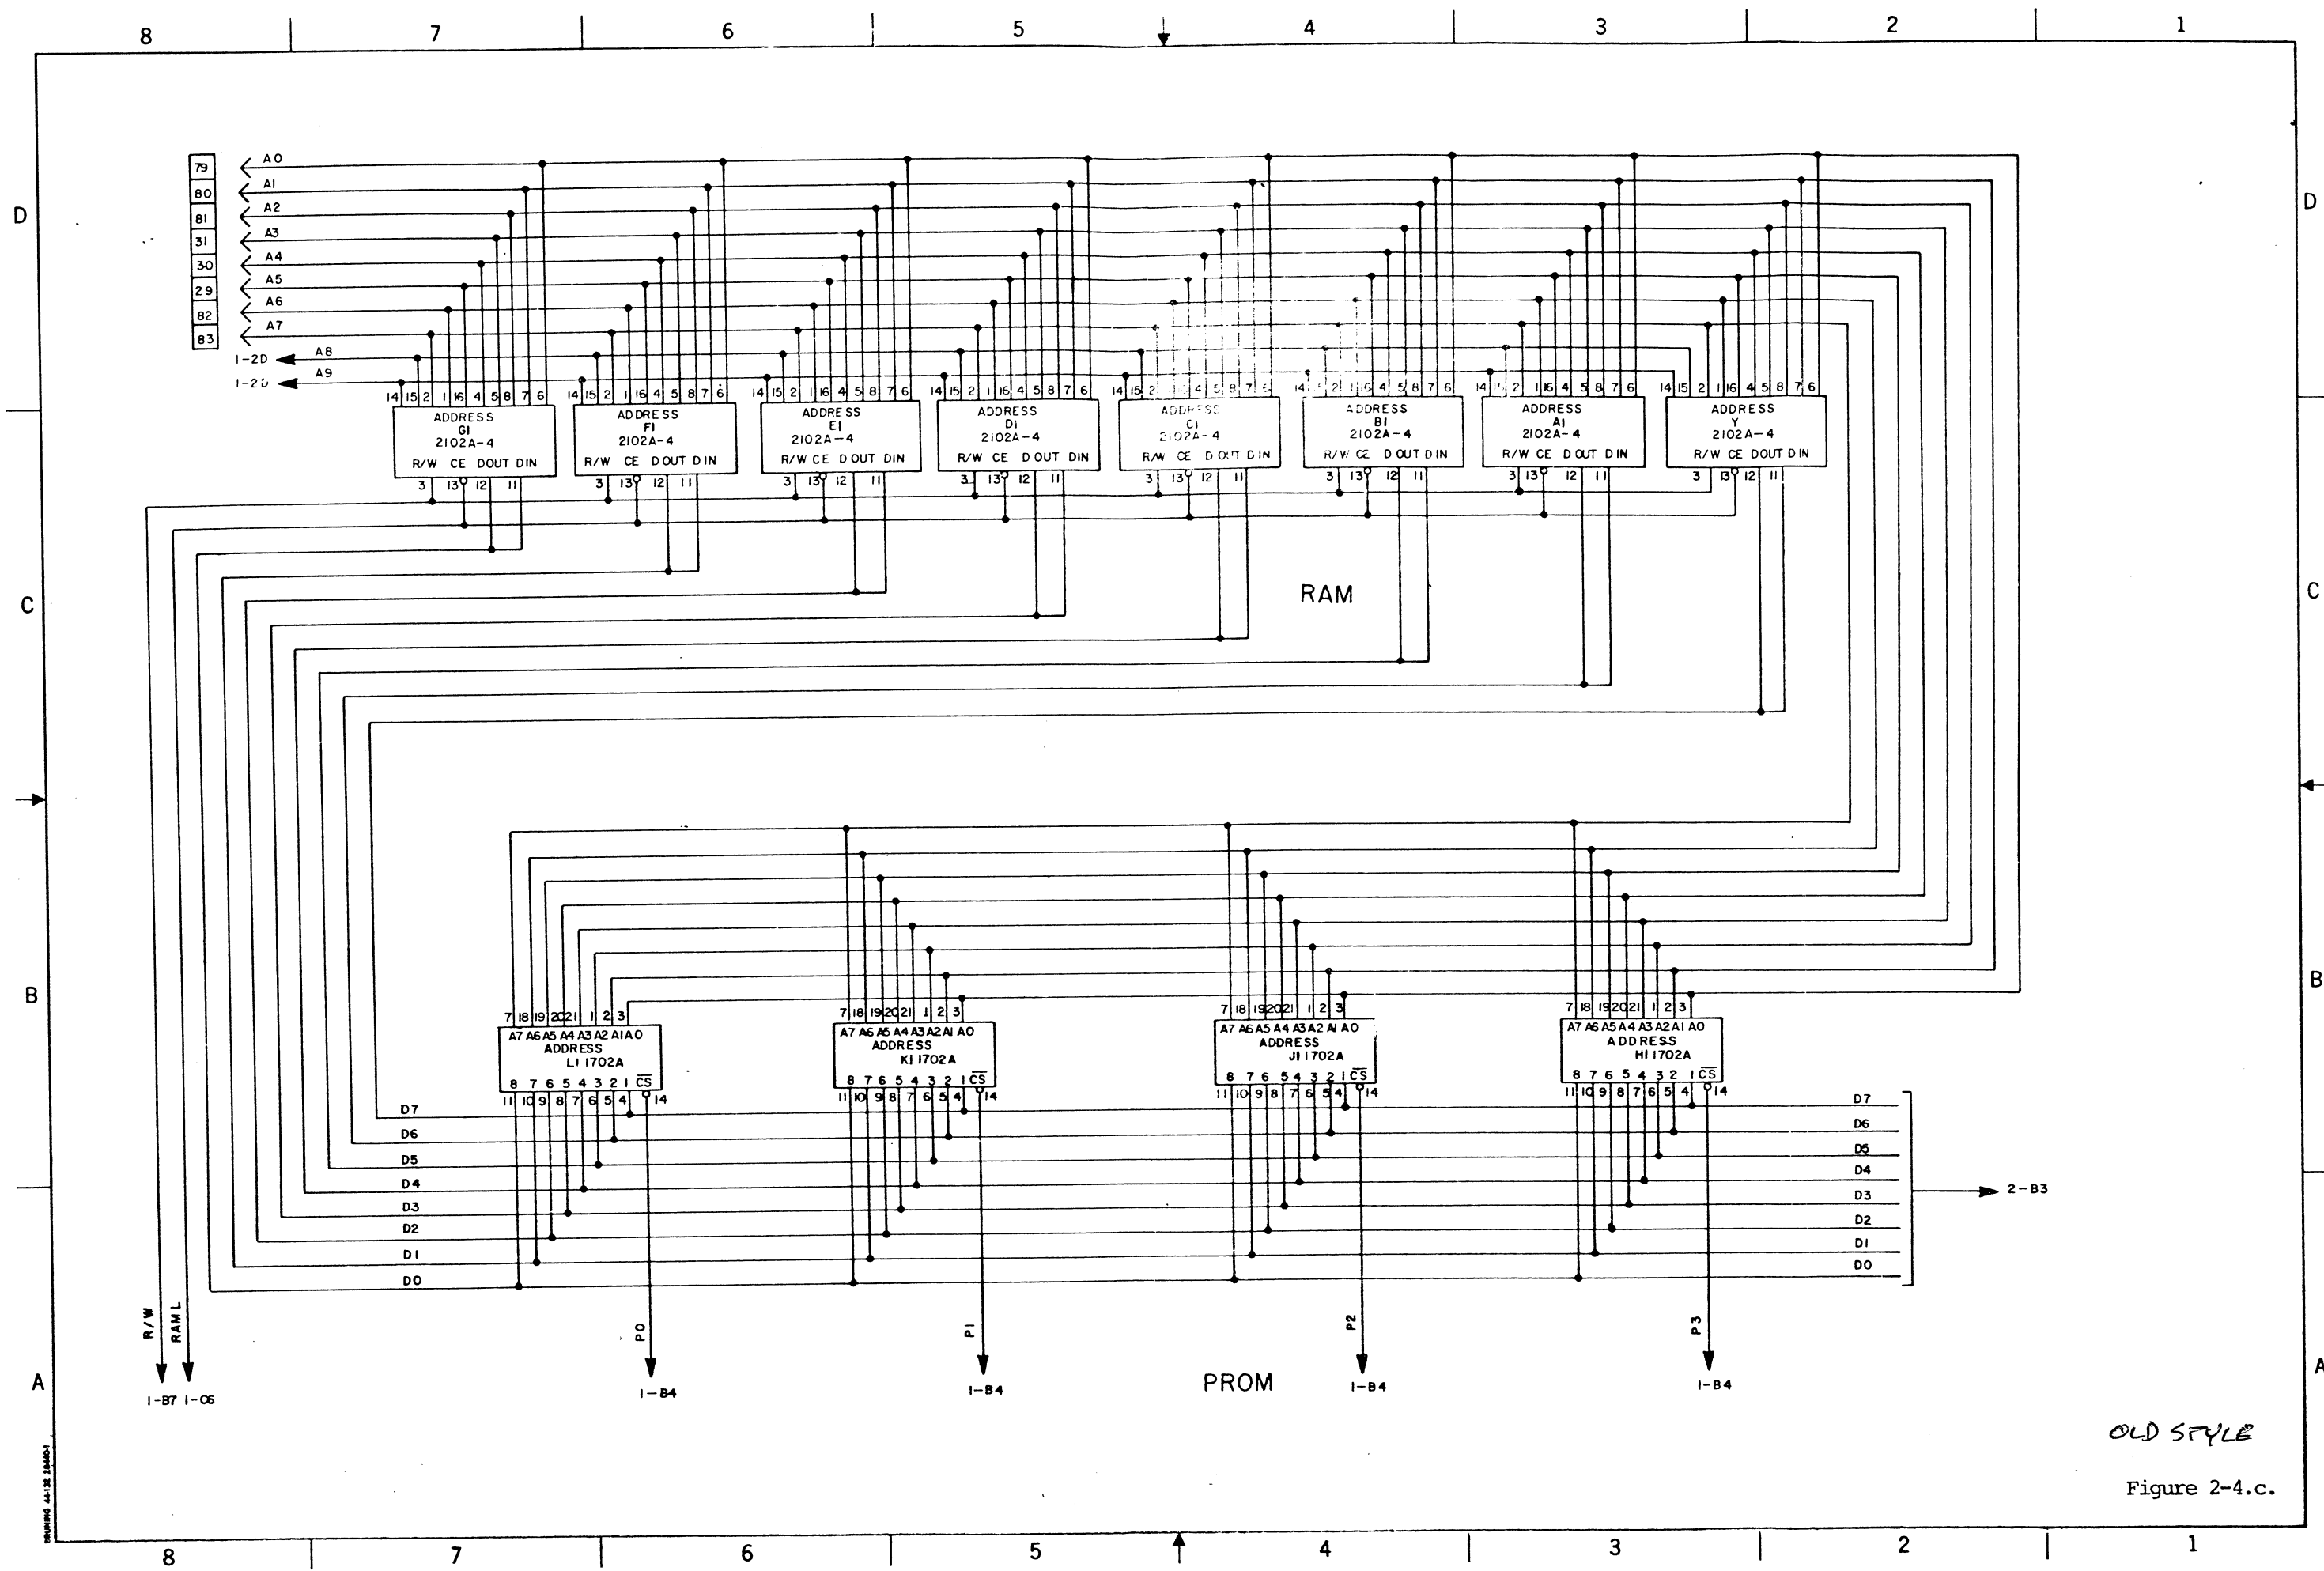

Figure 2-4.a.
OLD STYLE
 Turnkey Module Schematic
 88 545-CLG

SERIAL I/O

AUTOSTART

OLD STYLE
88 545-CL6

Figure 2-4.b.

DRAWING 44-13 2840-1

OLD STYLE
Figure 2-4.c.