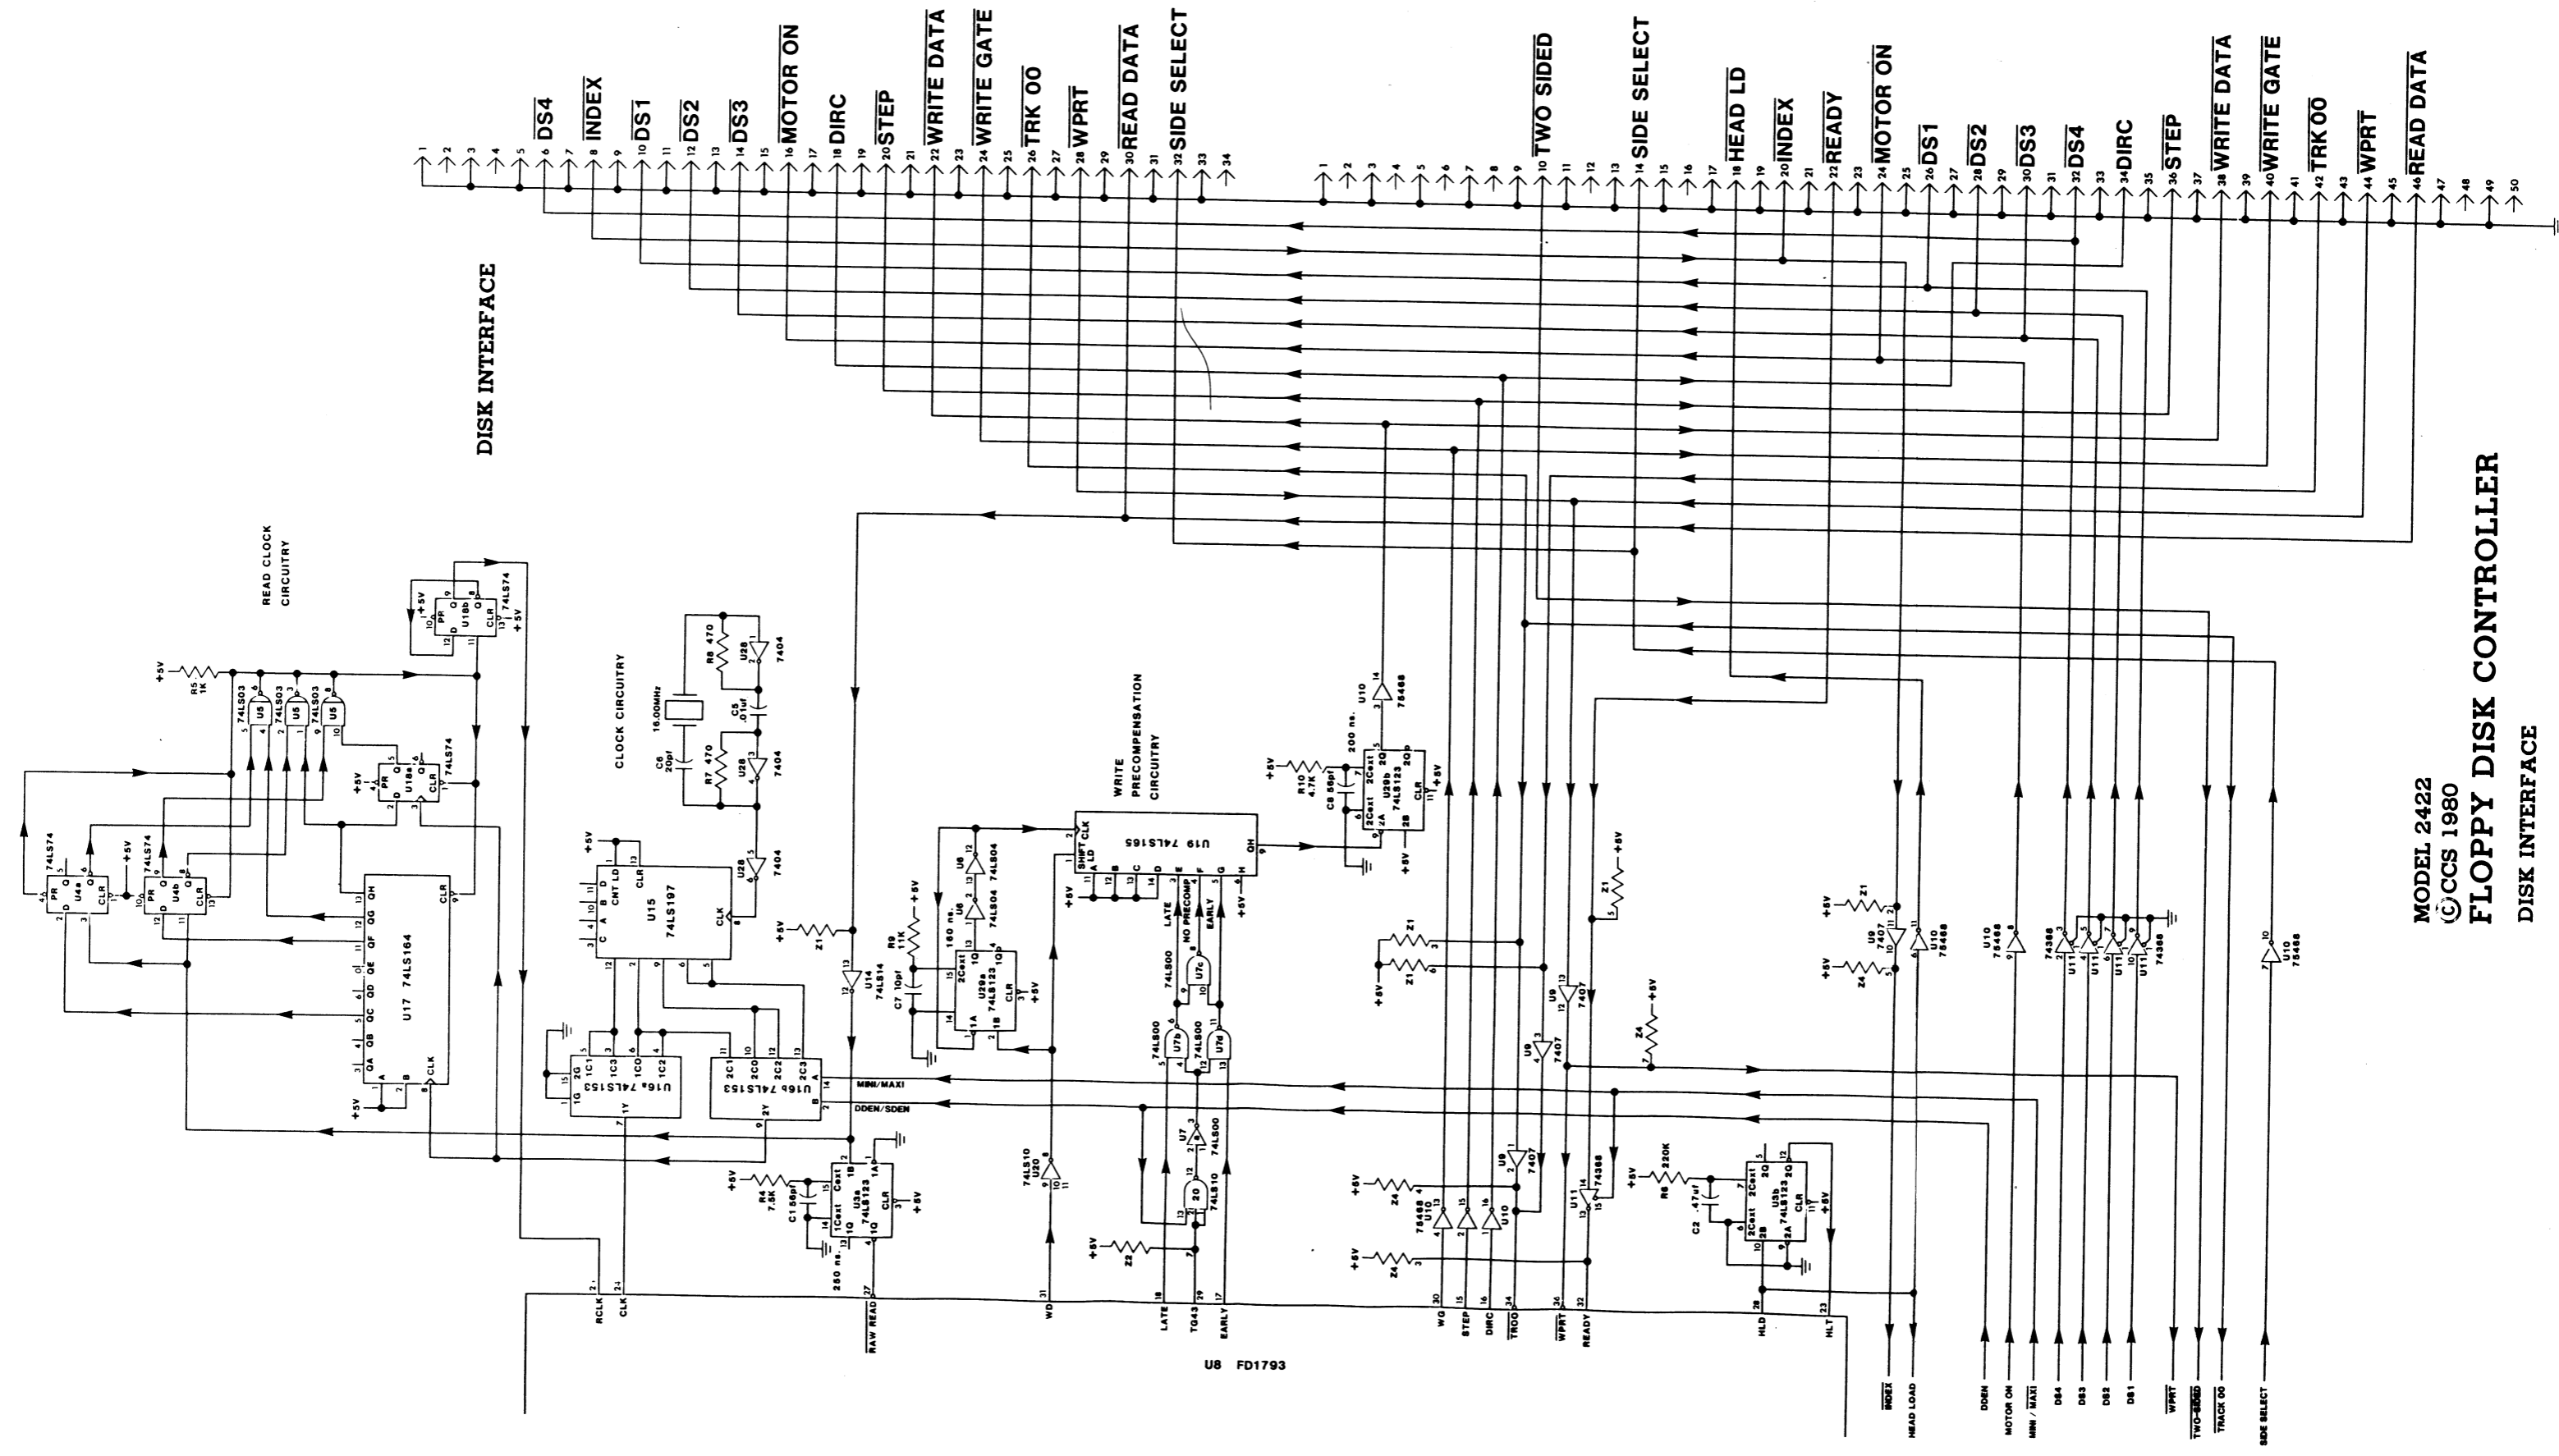

MODEL 2422
 ©CCS 1980
FLOPPY DISK CONTROLLER
 BUS INTERFACE

MODEL 2422
 ©CCS 1980
FLOPPY DISK CONTROLLER
 DISK INTERFACE